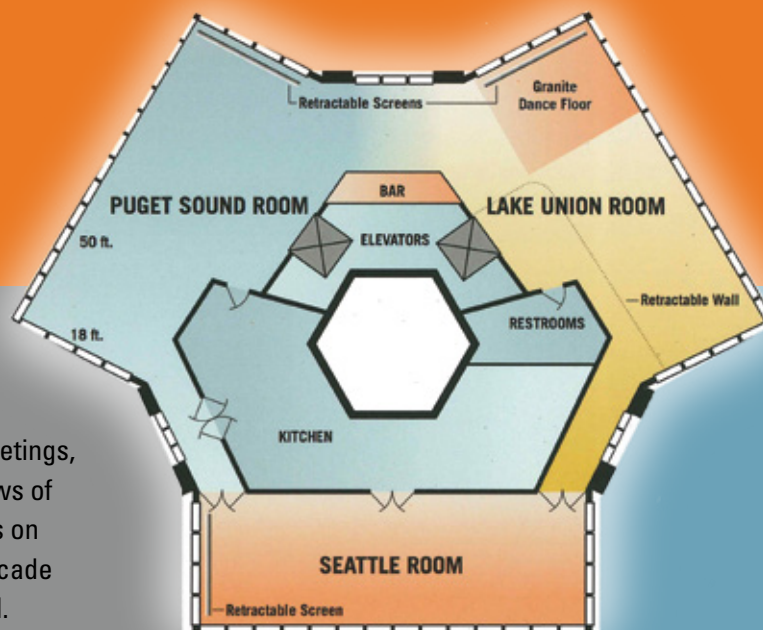

# SKYLINE™

Located at the 100' elevation of the iconic Space Needle, the SkyLine Level event space offers spectacular 360-degree panoramic views of Seattle, the Olympic Mountains, the Cascade Mountains, Mt. Rainier and everything in between!

## 1. LAKE UNION ROOM / PUGET SOUND ROOM

Ideal for events with up to 200 guests, the Lake Union Room includes views of Lake Union, Elliott Bay, Queen Anne, and the Seattle Center. The Puget Sound Room includes views of the Puget Sound, the Olympic Mountains, Queen Anne, downtown Seattle and Seattle Center.

## 2. SEATTLE ROOM

Perfect for smaller parties or meetings, the Seattle Room includes views of downtown Seattle, the ferries on Elliot Bay, Lake Union, the Cascade Mountains, and Capitol Hill.