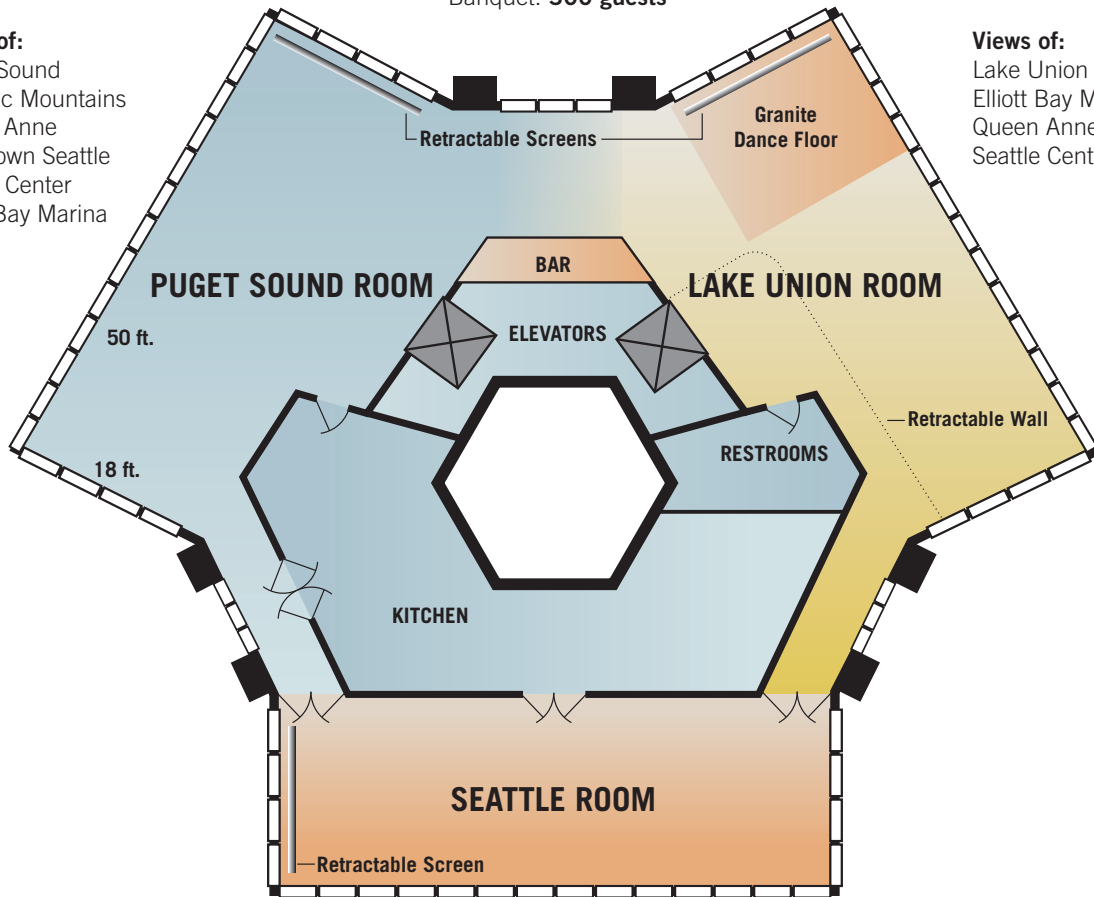

Floor Plan

3755 sq. ft. total
Ceiling Height: **8 ft.**

Event Capacity:
Reception: **350 guests**
Banquet: **300 guests**

Views of:
Puget Sound
Olympic Mountains
Queen Anne
Downtown Seattle
Seattle Center
Elliott Bay Marina

Views of:
Lake Union
Elliott Bay Marina
Queen Anne
Seattle Center

Views of:
Downtown Seattle
Ferries on Elliott Bay
EMP
Lake Union
Cascade Mountains
Science Center
Capitol Hill