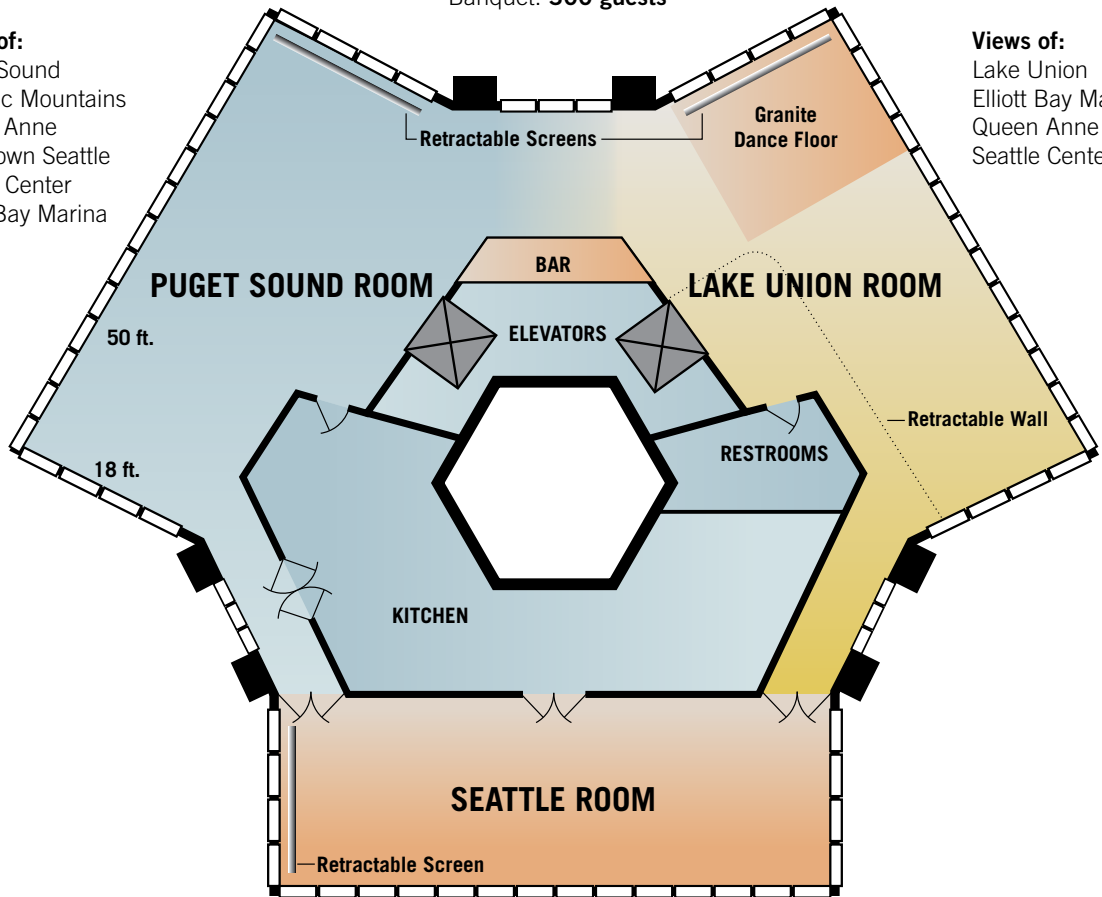

Floor Plan

3755 sq. ft. total
Ceiling Height: **8 ft.**

Event Capacity:
Reception: **360 guests**
Banquet: **300 guests**

Views of:
Puget Sound
Olympic Mountains
Queen Anne
Downtown Seattle
Seattle Center
Elliott Bay Marina

Views of:
Lake Union
Elliott Bay Marina
Queen Anne
Seattle Center

Views of:
Downtown Seattle
Ferries on Elliott Bay
EMP
Lake Union
Cascade Mountains
Science Center
Capitol Hill